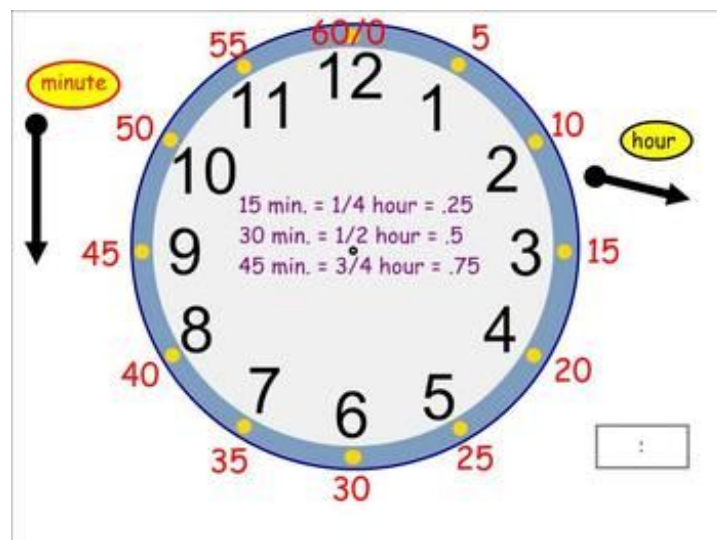

Measurement

Time	
Unit of Time	Conversion
1 minute	60 seconds
1 hour	60 minutes 3,600 seconds
1 day	24 hours 1,440 minutes 86,400 seconds
1 week	7 days 168 hours 10,080 minutes 604,800 seconds
1 month	4 weeks (approximately) 28-31 days
1 year	12 months 52 weeks 365 days
1 decade	10 years
1 century	10 decades 100 years
1 millennium	10 centuries 100 decades 1,000 years

Measurement

Length / Distance (mm, cm, dm, km)		
Unit of Length	Conversion	In real life...
1 centimetre (cm)	10 millimetres (mm)	About the width of your pinky
1 decimetre (dm)	10 centimetres (cm) 100 millimetres (mm)	About the width of your hand
1 metre (m)	10 decimetres (dm) 100 centimetres (cm) 1,000 millimetres (mm)	A large step
1 kilometre (km)	1,000 metres (m)	To Circle K and back

Volume / Liquid Measures (mL, cL, dL, L)		
Unit of Liquid Measure	Conversion	In real life...
1 centilitre (cL)	10 millilitres (mL)	2 teaspoons
1 decilitre (dL)	10 centilitres (cL) 100 millilitres (mL)	Half a juice box
1 Litre (L)	10 decilitres (dL) 100 centilitres (cL) 1,000 millilitres (mL)	Half the water jug

Measuring Shapes	
Perimeter	Area
The outside of a shape	The inside of a shape
Add up all sides	Multiply the the width by the height

Measurement